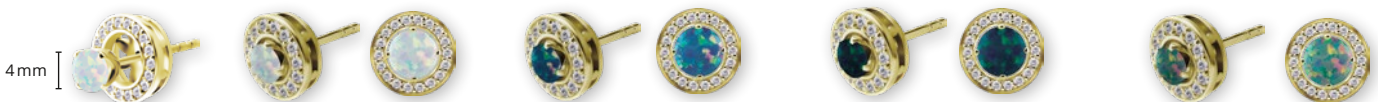

WH/OP
White Opal

SA BL/OP
Sapphire Blue

BK/OP
Black Opal

LGR/OP
Light Green Opal

24KEESZ01OP

GOLD PVD LAB CREATED OPALS EARSTUDS
WITH DETACHABLE PAVE SET HALO EAR JACKET

SIZE

4mm